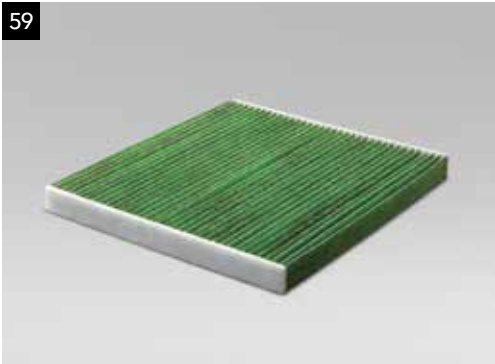

58 Childseat Subaru Kidfix 2 R

F410EYA260

Weight	15-36kg	Age	3Y-12Y

Improved ergonomics, easy adjustable for toddlers until they are old enough to sit independently.

59